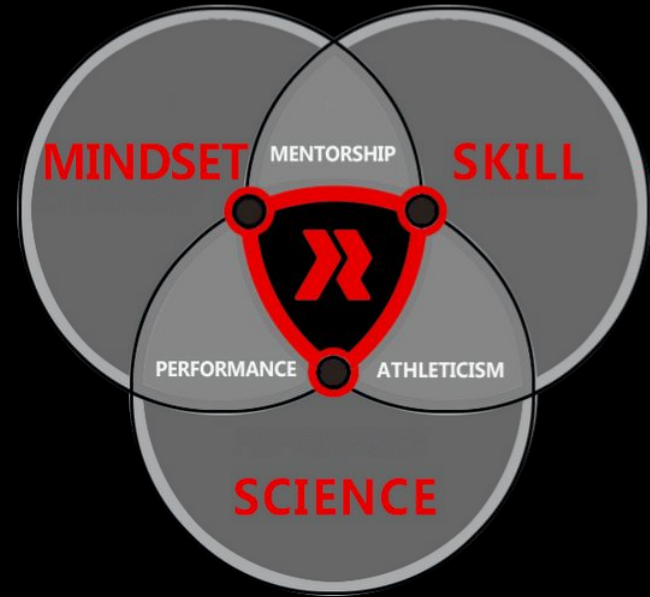

WITH

REDLINE ATHLETICS – SPORTS PERFORMANCE CENTER

- Redline Athletics is proud to offer a proposal/partnership with **KNC**.
- **MISSION** is to help youth athletes to become ***GREATER THAN YESTERDAY*** through consistent training, discipline and mentorship.
- **VISION** is to partner with **KNC** and give their athletes opportunity to increase their athletic performance by providing access to certified coaches and state of the art fitness facility.

REDLINE ATHLETICS – SPORTS PERFORMANCE CENTER

At **Redline Athletics**, we create better athletes by focusing on developing the fundamental skills that will create a faster, stronger more agile athlete no matter what sport(s) the athlete competes in. Our focus is on the whole athlete. Mindset, Mentorship, Character and Confidence and creating healthy habits and lifestyle that will benefit our youth both on and off of the field. At Redline Athletics we also believe in making our results measurable. When an athlete joins our program, we will administer a baseline evaluation test to determine the athlete's current ability level. **We will then re-test each athlete on a 12- week cycle** so that both the athlete and the coach/parent/guardian can see the results of their hard work.

REDLINE ATHLETICS-SPORTS PERFORMANCE FACILITY

- This partnership demonstrates **KNC's** commitment to offer a means to improving athlete skills safely in a safe, professional environment.
- This partnership shows that **KNC's** values focusing on the "soft skills" as much as the hard, physical, skills.
- This partnership demonstrates **KNC's** understanding of utilizing "state-of- the-art" methods for injury prevention and improved performance.